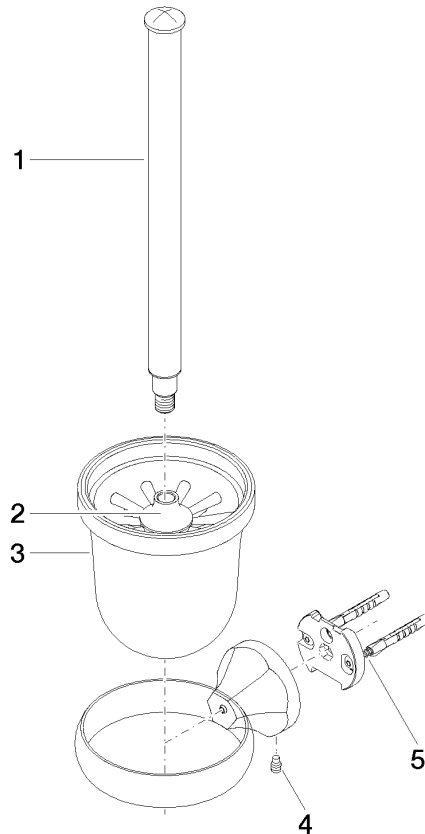

83 900 361

- crystal glass brush holder, matte
- brush head, white
- width 110mm
- height 400 mm
- 147mm projection

	Chrome	83 900 361-00
	Brushed Platinum	83 900 361-06
	Platinum	83 900 361-08
	Durabass (23kt Gold)	83 900 361-09
	Brushed Durabass (23kt Gold)	83 900 361-28
	Brushed Dark Platinum	83 900 361-99

83 900 361

mm [inches]

83 900 361

Parts for other finishes can be found here: Brushed Platinum

Spare parts list

No.	Item Number	Name	Quantity used	Delivery time
1	90 28 22 538 03-00	handle	1	10
2	08 18 50 600 90	brush	1	60
3	90 90 04 000 00 82	glass	1	2
4	04 31 11 140 00 90	pin	1	2
5	05 17 97 507 00 90	fixing set	1	2