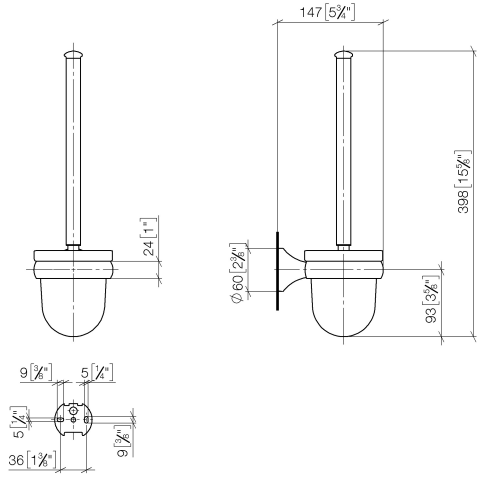

83 900 361

- crystal glass brush holder, matte
- brush head, white
- width 110mm
- height 400 mm
- 147mm projection

	Chrome	83 900 361-00
	Brushed Platinum	83 900 361-06
	Platinum	83 900 361-08
	Durabass (23kt Gold)	83 900 361-09
	Brushed Durabass (23kt Gold)	83 900 361-28
	Brushed Dark Platinum	83 900 361-99

83 900 361

mm [inches]

83 900 361

Parts for other finishes can be found here: Brushed Platinum

Spare parts list

No.	Item Number	Name	Quantity used	Delivery time
1	90 28 22 538 03-00	handle	1	10
2	08 18 50 600 90	brush	1	60
3	90 90 04 000 00 82	glass	1	2
4	04 31 11 140 00 90	pin	1	2
5	05 17 97 507 00 90	fixing set	1	2